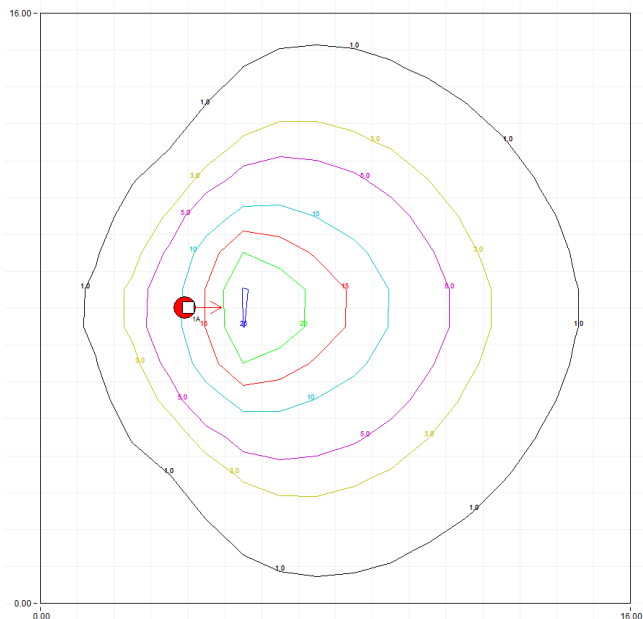

KUBE KFL 12

Asymmetric Wall Light

Code	KFL 12 80x60 *2700K ND WM
CCT	*2700K / *3000K / **4000K
Light Source	4×3W
Lens	C20
Input Voltage (V)	DC 24/ 240
Operating Current(MA)	24V=458 120V=106 240V=56
Consumption (W)	24V=11 120V=12.6 240V=12.6
Luminance(LM)	*520 / **730
IK	06

Distribution at 4M mounting height (14M x 14M grid)

Dark Sky friendly - no upward light & no glare

KUBE KFL 21

Asymmetric Wall Light

Code KFL 21 80x50 *2700K ND WM

CCT *2700K / *3000K / **4000K

Light Source 10x1.8W

Lens C20

Input Voltage (V) DC 24/ 240

Operating Current(MA) 24V=750 120V=165 240V=100

Consumption (W) 24V=18 120V=20 240V=21

Luminance(LM) *870 / **1533

IK 06

Dimensions

Painting Color

Distribution at 4M mounting height (16M x 16M grid)

Dark Sky friendly – no upward light & no glare