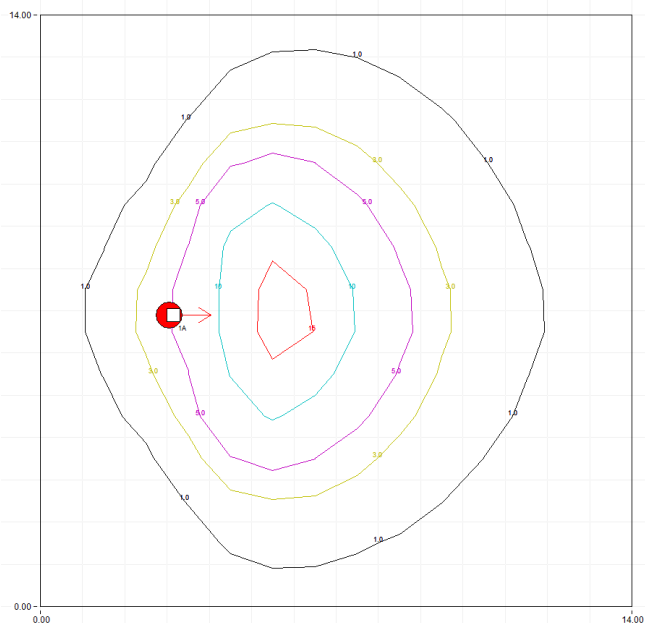

KUBE KFL 12

Asymmetric Wall Light

Code	KFL 12 80x60 *2700K ND WM
CCT	*2700K / *3000K / **4000K
Light Source	4×3W
Lens	C20
Input Voltage (V)	DC 24/ 240
Operating Current(MA)	24V=458 120V=106 240V=56
Consumption (W)	24V=11 120V=12.6 240V=12.6
Luminance(LM)	*520 / **730
IK	06

Distribution at 4M mounting height (14M x 14M grid)

Dark Sky friendly - no upward light & no glare

KUBE KFL 21

Asymmetric Wall Light

Code KFL 21 80x50 *2700K ND WM

CCT *2700K / *3000K / **4000K

Light Source 10x1.8W

Lens C20

Input Voltage (V) DC 24/ 240

Operating Current(MA) 24V=750 120V=165 240V=100

Consumption (W) 24V=18 120V=20 240V=21

Luminance(LM) *870 / **1533

IK 06

Dimensions

Painting Color

Distribution at 4M mounting height (16M x 16M grid)

Dark Sky friendly – no upward light & no glare