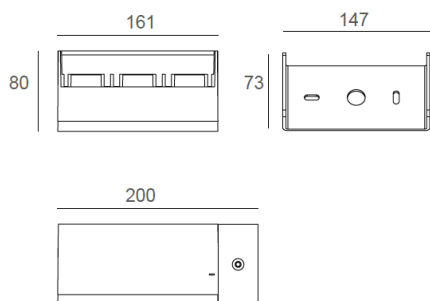

Dimensions