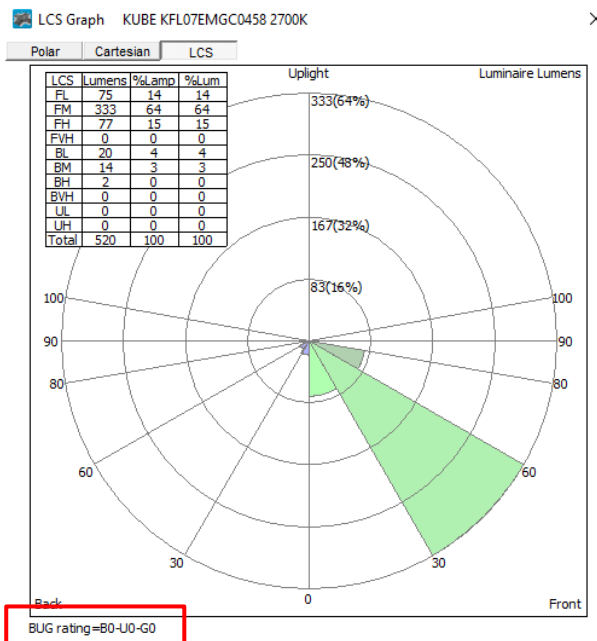

KUBE KFL 12

Asymmetric Wall Light

Code	KFL 12 80x60 *2700K ND WM
CCT	*2700K / *3000K / **4000K
Light Source	4×3W
Lens	C20
Input Voltage (V)	DC 24/ 240
Operating Current(MA)	24V=458 120V=106 240V=56
Consumption (W)	24V=11 120V=12.6 240V=12.6
Luminance(LM)	*520 / **730
IK	06

Distribution at 4M mounting height (14M x 14M grid)

Dark Sky friendly - no upward light & no glare

KUBE KFL 21

Asymmetric Wall Light

Code KFL 21 80x50 *2700K ND WM

CCT *2700K / *3000K / **4000K

Light Source 10x1.8W

Lens C20

Input Voltage (V) DC 24/ 240

Operating Current(MA) 24V=750 120V=165 240V=100

Consumption (W) 24V=18 120V=20 240V=21

Luminance(LM) *870 / **1533

IK 06

Dimensions

Painting Color