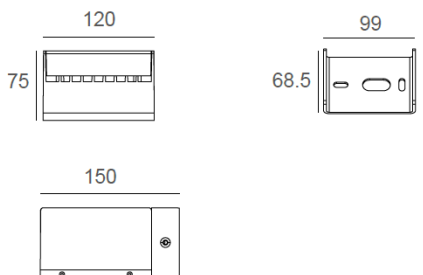

KUBE KFL 12

Asymmetric Wall Light

Code	KFL 12 80x60 *2700K ND WM
CCT	*2700K / *3000K / **4000K
Light Source	4×3W
Lens	C20
Input Voltage (V)	DC 24/ 240
Operating Current(MA)	24V=458 120V=106 240V=56
Consumption (W)	24V=11 120V=12.6 240V=12.6
Luminance(LM)	*520 / **730
IK	06

Dimensions

Painting Color

Primary	Sanded Black RAL 9005
Secondary	Sanded Dark Grey
	Sanded Bronze

Specification

Housing	Die-casting aluminum powder coated. T=60-80µm Adhesion of ISO class 1/ASTM class 4B
Light Window	Tempered glass.T=3mm
Cable Gland	IP68 PG-9 PA66
Gasket	Tooling Shaped Seal
LED Type	SMD
LED Driver	Built in on/off driver
Operating Temperature	-20°C~40°C
Power Cable	Outside of luminaire (Without waterstopper) 12V/24V: H05RN-F 2×1.0mm², L=0.3m 120V/240V: H05RN-F 3×1.0mm², L=0.3m
Dimming Support	External DALI supported TRIAC,0-10V, PWM via external driver on request

Distribution at 4M mounting height (14M x 14M grid)

Dark Sky friendly - no upward light & no glare

KUBE KFL 21

Asymmetric Wall Light

Code KFL 21 80x50 *2700K ND WM

CCT *2700K / *3000K / **4000K

Light Source 10x1.8W