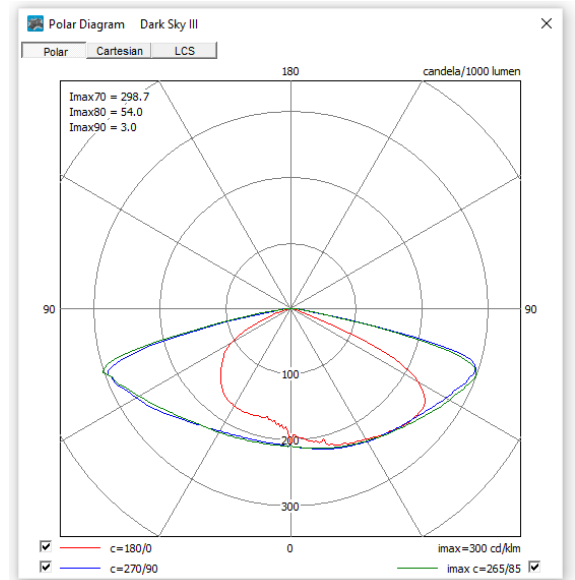

### Photometry

### Power /Output options

Drive Current (mA)	LE12 (12 LEDs)	Delivered		Total System
	Watts (w)	Lumens (Lm)	HID Equivalent	Lm/W
285	7	760	20w	108
400	10	1063	35w	106
600	15	1538	50w	102
810	20	2171	70w	108
1050	27	2693	100/150w	99