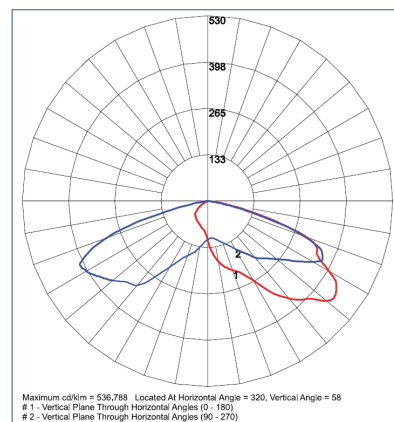

AQWPC44EQ

L70
25°C → 646,000 Hours

Certification & Listings:

Dimensions

Width (D)	220mm
Length (B)	280mm
Height (A)	146mm

Specifications and Features:

Housing:

Die cast aluminium housing with full cutoff front frame, integral heat sinking and driver compartment. Twist-lock photocell/smart controls adaptable. Nickel-plated stainless steel hardware.

Photometric Data

Type IV

Type IV

Photometric Performance

Variant	Drive Current (mA)	Wattage	Optics	5000 CCT 80 CRI		4000 CCT 80 CRI	
				Lumen Output	LI/m/cw	Lumen Output	LI/m/cw
AQWPC44EQD1X25 25w	525	28	Type IV	3,420	122	3,147	112
AQWPC44EQD1X37 37w		42		4,599	110	4,454	106