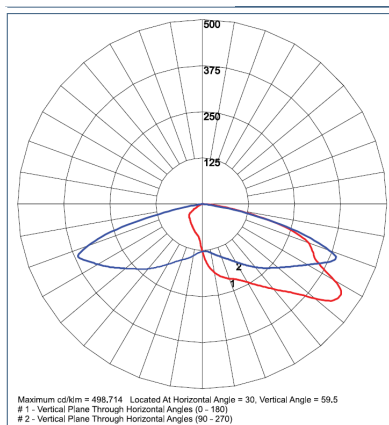

AQWPC44EQ

L70
25°C → 646,000 Hours

Certification & Listings:

Dimensions

Width (D)	220mm
Length (B)	280mm
Height (A)	146mm

Specifications and Features:

Housing:

Die cast aluminium housing with full cutoff front frame, integral heat sinking and driver compartment. Twist-lock photocell/smart controls adaptable. Nickel-plated stainless steel hardware.

Photometric Data

Type IV

Type IV

Photometric Performance

Variant	Drive Current (mA)	Wattage	Optics	5000 CCT 80 CRI		4000 CCT 80 CRI	
				Lumen Output	LI/m/cw	Lumen Output	LI/m/cw
AQWPC44EQD1X25 25w	525	28	Type IV	3,420	122	3,147	112
AQWPC44EQD1X37 37w		42		4,599	110	4,454	106