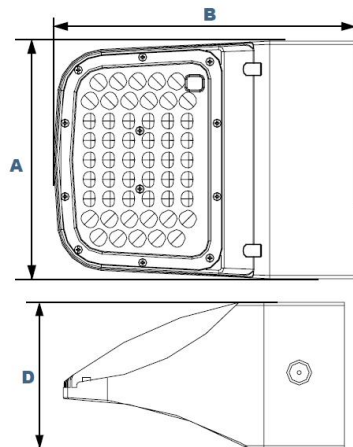

AQWPC44EQ

L70
25°C → 646,000 Hours

Certification & Listings:

Dimensions

Width (D)	220mm
Length (B)	280mm
Height (A)	146mm

Specifications and Features:

Housing:

Die cast aluminium housing with full cutoff front frame, integral heat sinking and driver compartment. Twist-lock photocell/smart controls adaptable. Nickel-plated stainless steel hardware.

Listing & Ratings:

CE: Listed for wet locations, ANSI/UL 1598, 8750; IP66 sealed LED compartment.

Finish:

Black (close to RAL 9005) powdercoat finish over a chromate conversion coating. Custom colours available upon request.

Lens:

Clear one-piece molded Type IV polycarbonate lens.

Mounting Options:

Mount over a BESA or 100mm back box. Includes Easy-Hang "Two Hands Free" wall mounting bracket with built-in level. Optional trim plate is available for use in retrofit applications to cover wall surface blemishes.