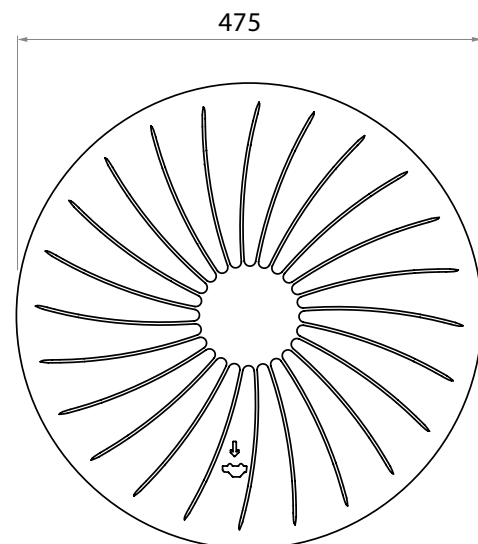

### Appearance

- Elegant and exclusive design.
- Designed in the mast continuity (Ø76 with Ø60 tip).
- Frosted patterns emphasizing the bowl's curves.

This luminaire made of injected cast aluminium and polycarbonate as a good wind resistance. Its tightness is ensured by a cellular silicone seal placed at the dome.

<b>Poids* (kg) / Weight* (kg)</b> <i>*sans appareillage / without control gear</i>	5
<b>Coefficient aérodynamique <math>SC_x</math> (m<sup>2</sup>)</b> <b>Aerodynamic coefficient <math>C_x S</math> (m<sup>2</sup>)</b>	0.03
<b>Indice de protection / Protection index</b>	IP 66
<b>Énergie de choc / Shock resistance</b>	IK 10

## Dimensions (mm) / Dimensions (mm)