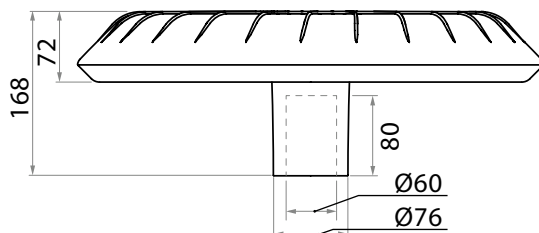

CIRKO

Caractéristiques techniques Technical characteristics

Ce luminaire en fonderie d'aluminium injecté et polycarbonate a une très faible prise au vent. Son étanchéité est assurée par un joint en silicone cellulaire placé au niveau du dôme.

This luminaire made of injected cast aluminium and polycarbonate as a good wind resistance. Its tightness is ensured by a cellular silicone seal placed at the dome.

Poids* (kg) / Weight* (kg) <i>*sans appareillage / without control gear</i>	5
Coefficient aérodynamique SC_x (m²) Aerodynamic coefficient $C_x S$ (m²)	0.03
Indice de protection / Protection index	IP 66
Énergie de choc / Shock resistance	IK 10

Matériaux / Materials

Luminaire / Luminaire
Protection / Protection

Fonderie d'aluminium injecté / Injected cast aluminium
Polycarbonate traité anti-UV / Polycarbonate with anti-UV treatment

Dimensions (mm) / Dimensions (mm)

Conformités / Conformities

IEC/EN 60598-1 / IEC/EN 60598-2-3 / NF EN 60529 / NF EN 62262 / IEC/EN 55015 / IEC/EN 61547 / IEC/EN 61000-3.2 / IEC/EN 61000-3.3 / IEC/EN 62493 / IEC/EN 62031 / IEC/EN 62471 / IEC/EN 61347-1 / IEC/EN 61347-2-13 / NF EN 13201-3 / NF EN 13201-4 / EN 13032-1+A1 & prEn 13032-4 / LM79 / NF EN 12981