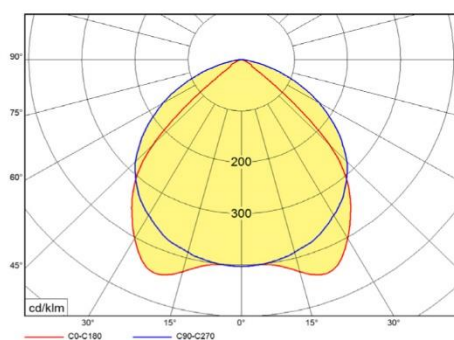

Luminarie type :
NB - Narrow Beam
WB - Wide Beam

Powder coated steel housing or Stainless Steel

Toughened laminated glass lense

Polycarbonated lens available :
Clear / Opal

Power Supply :
Helvar / BAG / Venture

LED :
Nichea

Colour Temperature :

Fitted Motion and daylight sensors available

**Ask about having this fixture >Your Company< branded