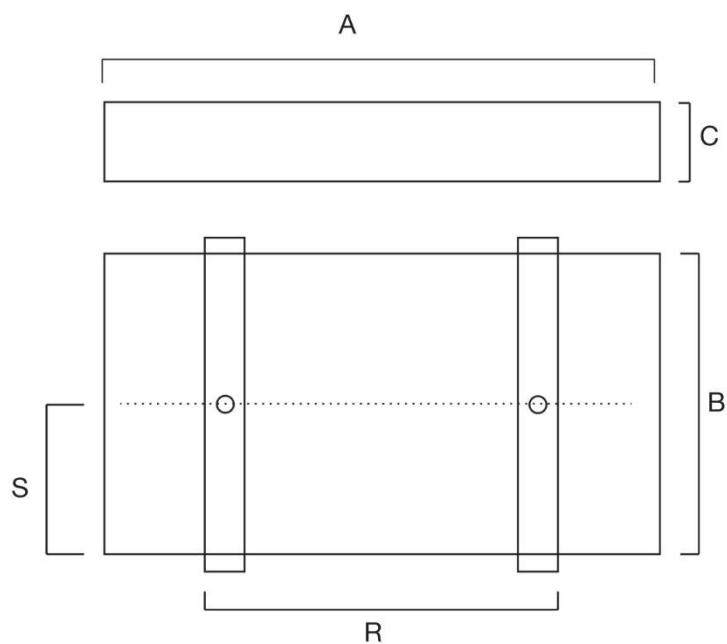

ARK

LIGHTING

HLX Heavy Duty Lowbay / Highbay

The HLX is the latest in the range created for difficult environments. Rated at IP65 and with a heavy duty steel housing makes it ideal for factories, Sports halls and environments that have airborne OIL/Grease, Dust and Moisture with the added risk of potential impact from machinery or sports equipment. A choice of Lens and optics make this fitting ideal for mounting heights of 4-14M.

LED HLX
HEAVY DUTY

				Dimensions (mm)					
	Power (w)	Opal (Lm)	Efficacy (Lm/w)		A. Length	B. Width	C. Depth	R. Fixing L	S. Fixing W
HLX235/WB/4	70	9,100	130		1220	175	110	1000	127
HLX335/WB/4	105	13,650	130		672	330	110	540	165
HLX435/WB/4	140	18,200	130		1220	255	110	1000	127

3=3000K, 4=4000K, 5=5700K. Lm = System lumen output

**Higher Lumen Packages available upon request

All fittings unless requested fitted with 1m length of power lead.

Luminarie type :
NB - Narrow Beam
WB - Wide Beam