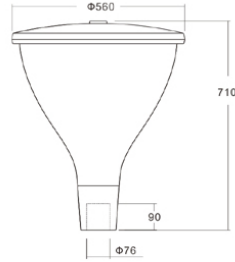

METRO – post top amenity luminaire

ARK
LIGHTING

Products Code	ALBD55-35	ALBD55-45	ALBD55-60
LED Quantity	16 pcs	20 pcs	28 pcs
Fixture Size	Φ560mm x H710mm	Φ560mm x H710mm	Φ560mm x H710mm
LED BRAND	CREE	CREE	CREE
Rated Power	15-35w	<45 W	<60 W
LED DRIVER	Inventronics, Philips or Osram		
Colour Temperature(Kelvin)	2700-6500K		
Frequency Range	50-60Hz	50-60Hz	50-60Hz
Lamp Luminous Flus(Lm)	3500lm	4500lm	6000lm
Operating temp.	-35°C to 50°C	-35°C to 50°C	-35°C to 50°C
Humidity limit.	10% to 90%	10% to 90%	10% to 90%
Life	>50 000 Hours	>50 000 Hours	>50 000 Hours
Warranty	5 years	5 years	5 years
Protection Grade	IP65	IP65	IP65
IK Protection	IK08	IK08	IK08
Mounting	Φ76mm	Φ76mm	Φ76mm
Lamp Weight (Kgs)	6.0	6.0	6.5