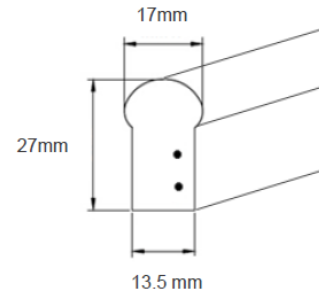

Deep blue : 5-6 LM / LED

Green : 8-10 LM / LED

Golden Yellow : 6-8 LM / LED

Ice Blue : 15-17 LM / LED

- Optically modified PVC extrusion: UV stable, hydrocarbon insensitive, non-fading.
- No breakage during assembly, shipping and installation.
- With 17mm dome luminous surface, 270 ° viewing angle .
- High bright NEON lighting effect, uniform light, no dots, no dark points .
- No cold weather start problems or color shift.
- Convenient mounting clips and mounting tracks.
- Can be cut, bent and shaped to various sizes.

Ambient -20°~ +45°C

Indoor outdoor

Details

Model	OL-NF-240V	OL-NF-120V	OL-NF-24V
Volt.	240V AC	120V AC	24V DC
Cutting length	0.858 m	0.429 m	0.143 m
Light source	2835 SMD LED (0.2W / LED)		
LED QTY	84 LED / M		
Power	9 W/M		
Dimension	13.5mm x 27 mm		
Beam angle	270 °		
Colors	red , green, ice blue, blue, golden yellow, yellow, warm white, cool white, pink		
PVC Jacket	white		
Conducting Wire	Pure copper @ 0.75m ² measure		
PVC Material	UV-resistant materials, ultraviolet-proof		
PVC stabilizer	heat / cool stabilizer ; high / low-temp. resistance		
Minimum Bend Radius	R 40mm (sideways bending)		
Operating Temp.	0°~ +45°C		
Ambient Temp.	- 20°~ +45°C		
IP grade	Waterproof IP65		
LED lifespan	50,000 hours +		
Warranty	2 years		
Package	50m/ roll /carton ; carton size: 36*36*30cm ; G.W. : 23.5KGS		