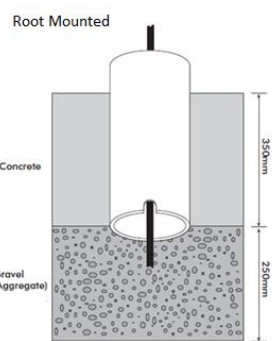

# Vesuvius LED Bollard

Maxi

Mini

**Product Family Name:** Vesuvius LED Bollard  
**Product Family Code:** VES.LED.>Size<.>LED CRI<  
**LED Colour Temp:** Cool White / Warm White  
**CRI:** >70  
**Power Supply:** Integrated  
**Optical Type:** diffused  
**Optical Distribution:** symmetrical  
**Optical Cover/Lens:** PC  
**Dimmable:** N/A  
**Photocell:** N/A  
**Power Cable:** OPTIONAL  
**IP Rating:** IP65  
**Mounting:** Root or Flange mounted

**Input Voltage:** 100v to 240v  
**Input Frequency:** 50-60Hz  
**Control Signal:** N/A  
**Chassis Material:** Die-cast aluminium  
**Chassis Colour:** Black  
**Optical Cover/lens material:** PC  
**Mechanical Accessories:** Anchor bolts / detachable root / 180° spill shield  
**Height Maxi (mm):** Maxi: 1000 (flange), 1350 (with root)  
**Height Mini (mm):** Mini: Bespoke  
**System Power:** 28w  
**Luminous flux:** 1650Lm  
**Working Temp:** -25 to +50°C  
**Lifetime:** >50,000hrs

Photometry

Paint finish

Black

Silver

Composition & Fixing

Optional Mounting

Surface Mounting (Kit required – purchased separately)

Optional – Detachable root