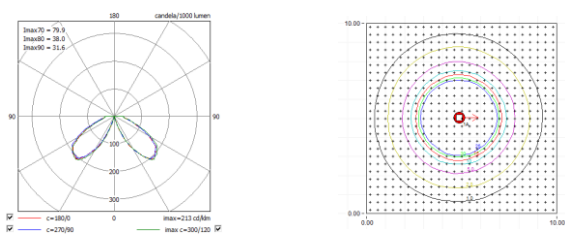

Photometry

Paint finish

Black

Silver