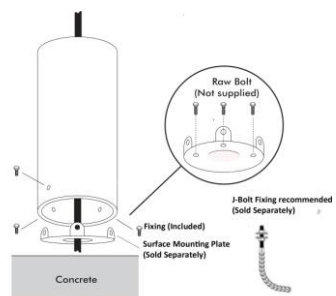

# Vesuvius LED Bollard

Maxi

Mini

**Product Family Name:** Vesuvius LED Bollard  
**Product Family Code:** VES.LED.>Size<.>LED CRI<  
**LED Colour Temp:** Cool White / Warm White  
**CRI:** >70  
**Power Supply:** Integrated  
**Optical Type:** diffused  
**Optical Distribution:** symmetrical  
**Optical Cover/Lens:** PC  
**Dimmable:** N/A  
**Photocell:** N/A  
**Power Cable:** OPTIONAL  
**IP Rating:** IP65  
**Mounting:** Root or Flange mounted

**Input Voltage:** 100v to 240v  
**Input Frequency:** 50-60Hz  
**Control Signal:** N/A  
**Chassis Material:** Die-cast aluminium  
**Chassis Colour:** Black  
**Optical Cover/lens material:** PC  
**Mechanical Accessories:** Anchor bolts / detachable root / 180° spill shield  
**Height Maxi (mm):** Maxi: 1000 (flange), 1350 (with root)  
**Height Mini (mm):** Mini: Bespoke  
**System Power:** 28w  
**Luminous flux:** 1650Lm  
**Working Temp:** -25 to +50°C  
**Lifetime:** >50,000hrs

Photometry

Paint finish

Black

Silver

Composition & Fixing

Optional Mounting

Surface Mounting (Kit required – purchased separately)

Optional – Detachable root