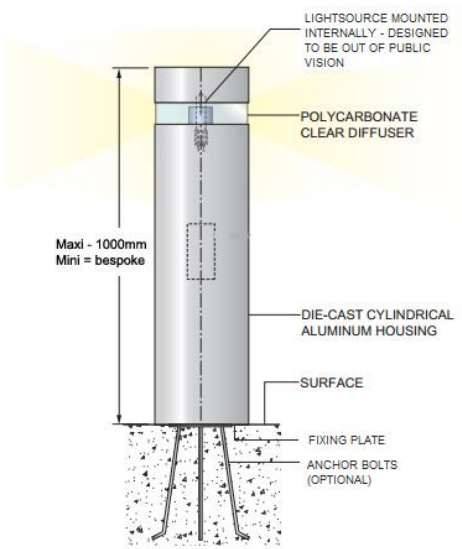

# Vesuvius LED Bollard

Maxi

Mini

**Product Family Name:** Vesuvius LED Bollard  
**Product Family Code:** VES.LED.>Size<.>LED CRI<  
**LED Colour Temp:** Cool White / Warm White  
**CRI:** >70  
**Power Supply:** Integrated  
**Optical Type:** diffused  
**Optical Distribution:** symmetrical  
**Optical Cover/Lens:** PC  
**Dimmable:** N/A  
**Photocell:** N/A  
**Power Cable:** OPTIONAL  
**IP Rating:** IP65  
**Mounting:** Root or Flange mounted

**Input Voltage:** 100v to 240v  
**Input Frequency:** 50-60Hz  
**Control Signal:** N/A  
**Chassis Material:** Die-cast aluminium  
**Chassis Colour:** Black  
**Optical Cover/lens material:** PC  
**Mechanical Accessories:** Anchor bolts / detachable root / 180° spill shield  
**Height Maxi (mm):** Maxi: 1000 (flange), 1350 (with root)  
**Height Mini (mm):** Mini: Bespoke  
**System Power:** 28w  
**Luminous flux:** 1650Lm  
**Working Temp:** -25 to +50°C  
**Lifetime:** >50,000hrs

Photometry

Paint finish

Black

Silver

Composition & Fixing

Optional Mounting

Surface Mounting (Kit required – purchased separately)

Optional – Detachable root