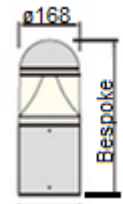

# Vesuvius LED Bollard

Maxi

Mini

**Product Family Name:** Vesuvius LED Bollard  
**Product Family Code:** VES.LED.>Size<.>LED CRI<  
**LED Colour Temp:** Cool White / Warm White  
**CRI:** >70  
**Power Supply:** Integrated  
**Optical Type:** diffused  
**Optical Distribution:** symmetrical  
**Optical Cover/Lens:** PC  
**Dimmable:** N/A  
**Photocell:** N/A  
**Power Cable:** OPTIONAL  
**IP Rating:** IP65  
**Mounting:** Root or Flange mounted

**Input Voltage:** 100v to 240v  
**Input Frequency:** 50-60Hz  
**Control Signal:** N/A  
**Chassis Material:** Die-cast aluminium  
**Chassis Colour:** Black  
**Optical Cover/lens material:** PC  
**Mechanical Accessories:** Anchor bolts / detachable root / 180° spill shield  
**Height Maxi (mm):** Maxi: 1000 (flange), 1350 (with root)  
**Height Mini (mm):** Mini: Bespoke  
**System Power:** 28w  
**Luminous flux:** 1650Lm  
**Working Temp:** -25 to +50°C  
**Lifetime:** >50,000hrs

Photometry

Paint finish

Black

Silver

Composition & Fixing

Optional Mounting

Surface Mounting (Kit required – purchased separately)

Optional – Detachable root