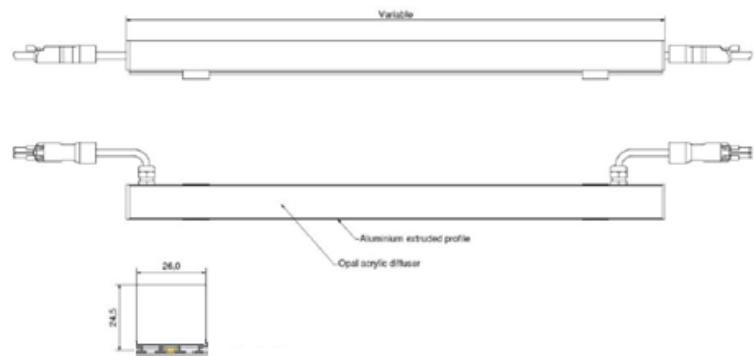

Swivel Bracket  
(Optional)

<b>Product Family Name:</b>	Line
<b>Product Family Code:</b>	5554.....
<b>LED Brand:</b>	Cree / Philips / Nichia / Osram
<b>LED Colour Temp:</b>	3000K, 4000k or 5000k or RGB
<b>CRI:</b>	>70
<b>Light Source Replaceable:</b>	Yes
<b>Power Supply:</b>	External
<b>Optical Type:</b>	NA
<b>Optical Distribution:</b>	90°
<b>Optical Cover/Lens:</b>	Yes
<b>Dimmable:</b>	Optional
<b>Photocell:</b>	n/a
<b>Power Cable:</b>	Optional
<b>IP Rating:</b>	IP20 (IP65 on request)
<b>Mounting:</b>	By rear grooves (Bracket Optional)
<b>Aiming Angles:</b>	0° with clips (bracket 360°)
<b>UMSUG Codes:</b>	Yes

<b>Input Voltage:</b>	Set by driver
<b>Control Signal:</b>	(set by driver)
<b>Chassis Material:</b>	Anodised Aluminium
<b>Chassis Colour:</b>	Natural
<b>Optical Cover/lens material:</b>	Polycarbonate
<b>Mechanical Accessories:</b>	Bracket optional
<b>Weight:</b>	
<b>Length:</b>	100mm to 3000mm
<b>System Power:</b>	13w/m, 20w/m, 30w/m 1572Lm/m, 2200Lm/m, 3300Lm/m
<b>Luminous flux:</b>	
<b>LED Luminaire efficacy:</b>	120Lm/w
<b>Surge Protection</b>	n/a
<b>Working Temp:</b>	-20 to +50°C
<b>Lifetime:</b>	>50,000hrs B50, L70, F10