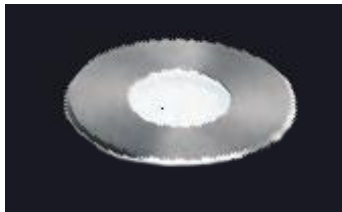

# Canon 1 – Up-lighter

**ACFR1.IG.C.30**  
Narrow projection beam, circular stainless steel bezel

**ACFR1.IG.SQ.30**  
Narrow projection beam, Square stainless steel bezel

**ACFR1.IG.C.ASY**  
Asymmetric beam, circular stainless steel bezel

## Dimensions

**Product Family Name:** Canon 1  
**Product Family Code:** ACFR1-IG->Bezel shape->Beam->CCT->Voltage<  
**LED Brand:** Osram  
**LED Colour Temp:** 3000K Warm / 5000K Cool / RGB  
**CRI:** >70  
**Light Source Replaceable:** No  
**Power Supply:** LV-Separate or Mains - Intergrated optional  
**Optical Type:** Spot 30° or Asymmetric  
**Optical Distribution:** Single Spot  
**Optical Cover/Lens:** PMMA  
**Dimmable:** n/a (Set by driver for LV version)  
**Photocell:** n/a  
  
**Power Cable:** LV = 0.5m HO5RN-F 2x1mm<sup>2</sup>, Mains = 0.5m HO5RN-F 3x1mm<sup>2</sup>, RGB = 0.5m HO5RN-F 5x0.5mm<sup>2</sup>  
**IP Rating:** IP67  
**Mounting:** Recessed

**Input Voltage:** LV = 24vDC / Mains = 240vAC  
**Control Signal:** n/a (Set by driver for LV version)  
**Chassis Material:** Stainless 316 Bezel / Die-cast Aluminium sleeve  
**Chassis Colour:** Grey  
**Optical Cover/lens:** 7mm Glass - 1700KG rated drive over  
**Options:** n/a  
**Mechanical Accessories:** Mounting sleeve included  
**Weight (Kg):** 0.5  
**Windage (m<sup>2</sup>):** n/a  
**System Power (w):** 24v = 2.5w / 240v = 3.3w / RGB 24v only = 3.5w  
**Luminous flux:** Warm 65LM, Cool 77LM  
  
**Surge Protection:** n/a  
**Working Temp:** -20° to +40°C

# Canon 1 – Way Marker

**ACFR1.IG.ML.SQ**  
Marker Light with diffused lens & Square stainless steel bezel

**ACFR1.ML.C**  
Marker Light with diffused lens & circular stainless steel bezel