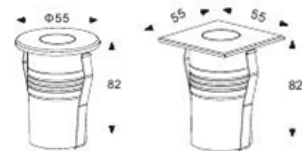

# Canon 1 – Up-lighter

**ACFR1.IG.C.30**  
Narrow projection beam, circular stainless steel bezel

**ACFR1.IG.SQ.30**  
Narrow projection beam, Square stainless steel bezel

**ACFR1.IG.C.ASY**  
Asymmetric beam, circular stainless steel bezel

## Dimensions

**Product Family Name:** Canon 1  
**Product Family Code:** ACFR1-IG->Bezel shape->Beam->CCT->Voltage<  
**LED Brand:** Osram  
**LED Colour Temp:** 3000K Warm / 5000K Cool / RGB  
**CRI:** >70  
**Light Source Replaceable:** No  
**Power Supply:** LV-Separate or Mains - Intergrated optional  
**Optical Type:** Spot 30° or Asymmetric  
**Optical Distribution:** Single Spot  
**Optical Cover/Lens:** PMMA  
**Dimmable:** n/a (Set by driver for LV version)  
**Photocell:** n/a  
  
**Power Cable:** LV = 0.5m HO5RN-F 2x1mm<sup>2</sup>, Mains = 0.5m HO5RN-F 3x1mm<sup>2</sup>, RGB = 0.5m HO5RN-F 5x0.5mm<sup>2</sup>  
**IP Rating:** IP67  
**Mounting:** Recessed

**Input Voltage:** LV = 24vDC / Mains = 240vAC  
**Control Signal:** n/a (Set by driver for LV version)  
**Chassis Material:** Stainless 316 Bezel / Die-cast Aluminium sleeve  
**Chassis Colour:** Grey  
**Optical Cover/lens:** 7mm Glass - 1700KG rated drive over  
**Options:** n/a  
**Mechanical Accessories:** Mounting sleeve included  
**Weight (Kg):** 0.5  
**Windage (m<sup>2</sup>):** n/a  
**System Power (w):** 24v = 2.5w / 240v = 3.3w / RGB 24v only = 3.5w  
**Luminous flux:** Warm 65LM, Cool 77LM  
  
**Surge Protection:** n/a  
**Working Temp:** -20° to +40°C