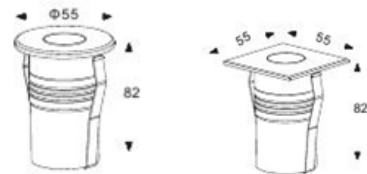

## Dimensions

**Product Family Name:** Canon 1  
**Product Family Code:** ACFR1-IG->Bezel shape->Beam->CCT->Voltage<  
**LED Brand:** Osram  
**LED Colour Temp:** 3000K Warm / 5000K Cool / RGB  
**CRI:** >70  
**Light Source Replaceable:** No  
**Power Supply:** LV-Separate or Mains - Intergrated optional  
**Optical Type:** Spot 30° or Asymmetric  
**Optical Distribution:** Single Spot  
**Optical Cover/Lens:** PMMA  
**Dimmable:** n/a (Set by driver for LV version)  
**Photocell:** n/a  
  
**Power Cable:** LV = 0.5m HO5RN-F 2x1mm<sup>2</sup>, Mains = 0.5m HO5RN-F 3x1mm<sup>2</sup>, RGB = 0.5m HO5RN-F 5x0.5mm<sup>2</sup>  
**IP Rating:** IP67  
**Mounting:** Recessed

**Input Voltage:** LV = 24vDC / Mains = 240vAC  
**Control Signal:** n/a (Set by driver for LV version)  
**Chassis Material:** Stainless 316 Bezel / Die-cast Aluminium sleeve  
**Chassis Colour:** Grey  
**Optical Cover/lens:** 7mm Glass - 1700KG rated drive over  
**Options:** n/a  
**Mechanical Accessories:** Mounting sleeve included  
**Weight (Kg):** 0.5  
**Windage (m<sup>2</sup>):** n/a  
**System Power (w):** 24v = 2.5w / 240v = 3.3w / RGB 24v only = 3.5w  
**Luminous flux:** Warm 65LM, Cool 77LM  
  
**Surge Protection:** n/a  
**Working Temp:** -20° to +40°C

### Dimensions

**Product Family Name:** Canon 1  
**Product Family Code:** ACFR1-IG->Bezel shape<-ML->CCT<->Voltage<  
**LED Brand:** SMD  
**LED Colour Temp:** 3000K Warm / 5000K Cool  
**CRI:** >70  
**Light Source Replaceable:** No  
**Power Supply:** LV-Separate or Mains - Intergrated optional  
**Optical Type:** Diffused Glass  
**Optical Distribution:** n/a  
**Optical Cover/Lens:** n/a  
**Dimmable:** n/a (Set by driver for LV version)  
**Photocell:** n/a  
**Power Cable:** LV = 0.5m HO5RN-F 2x1mm<sup>2</sup>, Mains = 0.5m HO5RN-F 3x1mm<sup>2</sup>  
**IP Rating:** IP67  
**Mounting:** Recessed