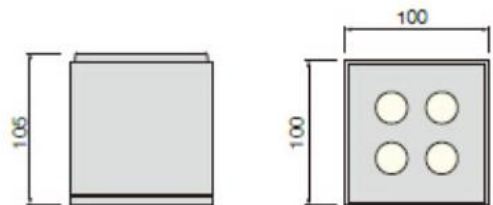

SQ-D

Product Family Name: Square - D4
Product Family Code: SQ-D4->Colour temp<
LED Brand: Philips Lumileds/Cree
LED Colour Temp: 3000k-5000k
CRI: 70
Light Source Replaceable: n/a

Power Supply: on board
Optical Type: Individual
Optical Distribution: Narrow Beam
Optical Cover/Lens: Yes
Dimmable: No
Photocell: na
Power Cable: na
IP Rating: IP65
Mounting: Ceiling mounted
Aiming Angles: na

Input Voltage: 100-240v
Control Signal: na
Chassis Material: Die-Cast Aluminium
Chassis Colour: Silver RAL 9018 (optional colours)
Optical Cover/lens material: Glass
Mechanical Accessories: n/a
Weight: 1.6kg
System Power: 12w
Luminous flux: 1020LM
LED Luminaire efficacy: 85Lm/W
Surge Protection: na
Working Temp: -25 to +50°C
Lifetime: >50,000hrs