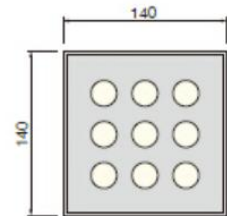

SQ-D

Product Family Name: Square - D4
Product Family Code: SQ-D4->Colour temp<
LED Brand: Philips Lumileds/Cree
LED Colour Temp: 3000k-5000k
CRI: 70
Light Source Replaceable: n/a

Power Supply: on board
Optical Type: Individual
Optical Distribution: Narrow Beam
Optical Cover/Lens: Yes
Dimmable: No
Photocell: na
Power Cable: na
IP Rating: IP65
Mounting: Ceiling mounted
Aiming Angles: na

Input Voltage: 100-240v
Control Signal: na
Chassis Material: Die-Cast Aluminium
Chassis Colour: Silver RAL 9018 (optional colours)
Optical Cover/lens material: Glass
Mechanical Accessories: n/a
Weight: 1.6kg
System Power: 12w
Luminous flux: 1020LM
LED Luminaire efficacy: 85Lm/W
Surge Protection: na
Working Temp: -25 to +50°C
Lifetime: >50,000hrs