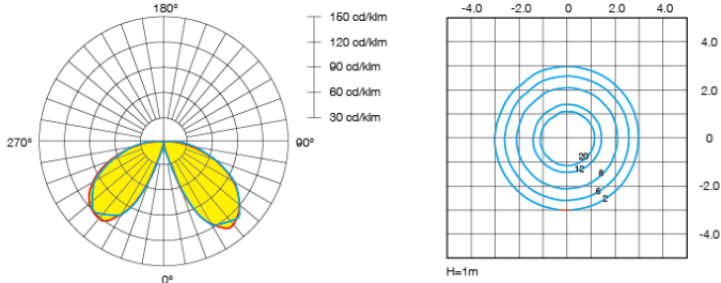

**Weight (Kg):** 5.1, 6  
**Height (mm):** 800, 1000  
**System Power:** 12w  
**Luminous flux:** 900lm  
**LED Luminaire efficacy:** 75Lm/w

**Working Temp:** -25 to +50°C  
**Lifetime:** >50,000hrs

### Photometry