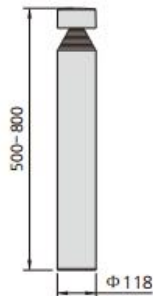

## Acamarachi - LED Bollard

A selection of accessories  
means **Versatile Style**

 LED CREE 9×1W 100V-240V 630lm  
3000K / 4200K

Accessories: Decorative Fins or PC cover

**Product Family Name:** Acamarachi Midi Bollard  
**Product Family Code:** ALB.MIDI.9.>Size<.>finish<.>Cover<  
**LED Brand:** Cree XB-D  
**LED Colour Temp:** 3000k, 4000K, 5000k  
**CRI:** >70

**Input Voltage:** 100v to 240v  
**Input Frequency:** 50-60Hz  
**Control Signal:** N/A

**Chassis Material:** Die-cast aluminium  
**Chassis Colour:** Black or Silver

**Optical Cover/lens material:** PC  
**Mechanical Accessories:** Anchor bolts (Optional)  
**Weight (Kg):** 2.2, 2.8  
**Height (mm):** 500, 800,  
**System Power:** 9w  
**Luminous flux:** 700lm  
**LED Luminaire efficacy:** 78Lm/w

**Weight (Kg):** 5.1, 6  
**Height (mm):** 800, 1000  
**System Power:** 12w  
**Luminous flux:** 900lm  
**LED Luminaire efficacy:** 75Lm/w

**Working Temp:** -25 to +50°C  
**Lifetime:** >50,000hrs