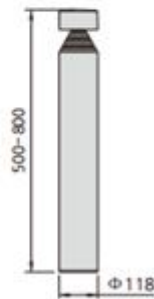

Acamarachi - LED Bollard

Acamarachi - LED Bollard

A selection of accessories
means **Versatile Style**

Mini versionDimensions

LED CREE 9x1W 100V-240V 630lm
3000K / 4200K

Accessories: Decorative Fins or PC cover

Product Family Name: Acamarachi Midi Bollard
Product Family Code: ALB.MIDI.9.>Size<.>finish<.>Cover<
LED Brand: Cree XB-D
LED Colour Temp: 3000k, 4000K, 5000k
CRI: >70

Power Supply: Integrated
Optical Type: diffused
Optical Distribution: symmetrical
Optical Cover/Lens: PC
Dimmable: N/A
Photocell: N/A
Power Cable: N/A
IP Rating: IP65
Mounting: Integral base plate
Aiming Angles: N/A

Input Voltage: 100v to 240v
Input Frequency: 50-60Hz
Control Signal: N/A

Chassis Material: Die-cast aluminium
Chassis Colour: Black or Silver

Optical Cover/lens material: PC
Mechanical Accessories: Anchor bolts (Optional)
Weight (Kg): 2.2, 2.8
Height (mm): 220,500, 800,
System Power: 9w
Luminous flux: 700lm
LED Luminaire efficacy: 78Lm/w

Input Voltage: 100v to 240v
Input Frequency: 50-60Hz
Control Signal: N/A

Chassis Material: Die-cast aluminium
Chassis Colour: Black or Silver

Optical Cover/lens material: PC
Mechanical Accessories: Anchor bolts (Optional)
Weight (Kg): 5.1, 6
Height (mm): 300, 800, 1000
System Power: 12w
Luminous flux: 900lm
LED Luminaire efficacy: 75Lm/w