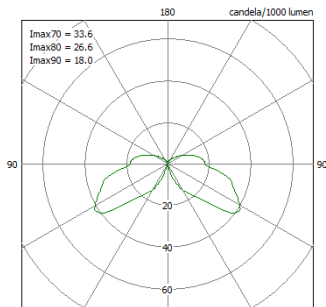

Input Voltage: 100v to 240v
Input Frequency: 50-60Hz
Control Signal: N/A

Chassis Material: Die-cast aluminium
Chassis Colour: Black or Silver

Optical Cover/lens material: PC
Mechanical Accessories: Anchor bolts (Optional)
Weight (Kg): 5.1, 6
Height (mm): 300, 800, 1000
System Power: 12w
Luminous flux: 900lm
LED Luminaire efficacy: 75Lm/w

Working Temp: -25 to +50°C
Lifetime: >50,000hrs

Photometry

Paint finish

Black

Silver

Composition & Fixing