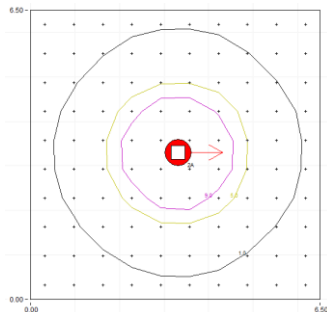

Photometry

Paint finish

Black

Silver

Composition & Fixing