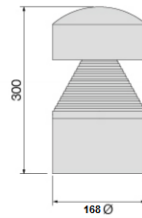

Mini version