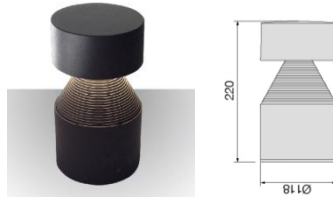

Acamarachi - LED Bollard

Acamarachi - LED Bollard

A selection of accessories
means **Versatile Style**

Mini versionDimensions

LED CREE 9x1W 100V-240V 630lm
3000K / 4200K

Accessories: Decorative Fins or PC cover

Product Family Name: Acamarachi Midi Bollard
Product Family Code: ALB.MIDI.9.>Size<.>finish<.>Cover<
LED Brand: Cree XB-D
LED Colour Temp: 3000k, 4000K, 5000k
CRI: >70

Power Supply: Integrated
Optical Type: diffused
Optical Distribution: symmetrical
Optical Cover/Lens: PC
Dimmable: N/A
Photocell: N/A
Power Cable: N/A
IP Rating: IP65
Mounting: Integral base plate
Aiming Angles: N/A

Input Voltage: 100v to 240v
Input Frequency: 50-60Hz
Control Signal: N/A

Chassis Material: Die-cast aluminium
Chassis Colour: Black or Silver

Optical Cover/lens material: PC
Mechanical Accessories: Anchor bolts (Optional)
Weight (Kg): 2.2, 2.8
Height (mm): 220,500, 800,
System Power: 9w
Luminous flux: 700lm
LED Luminaire efficacy: 78Lm/w

Input Voltage: 100v to 240v
Input Frequency: 50-60Hz
Control Signal: N/A

Chassis Material: Die-cast aluminium
Chassis Colour: Black or Silver

Optical Cover/lens material: PC
Mechanical Accessories: Anchor bolts (Optional)
Weight (Kg): 5.1, 6
Height (mm): 300, 800, 1000
System Power: 12w
Luminous flux: 900lm
LED Luminaire efficacy: 75Lm/w