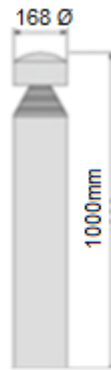

Acamarachi - LED Bollard

Acamarachi - LED Bollard

A selection of accessories
means **Versatile Style**

Mini versionDimensions

LED CREE 9x1W 100V-240V 630lm
3000K / 4200K

Accessories: Decorative Fins or PC cover

Input Voltage: 100v to 240v
Input Frequency: 50-60Hz
Control Signal: N/A

Chassis Material: Die-cast aluminium
Chassis Colour: Black or Silver

Optical Cover/lens material: PC
Mechanical Accessories: Anchor bolts (Optional)
Weight (Kg): 2.2, 2.8
Height (mm): 220,500, 800,
System Power: 9w
Luminous flux: 700lm
LED Luminaire efficacy: 78Lm/w

Working Temp: -25 to +50°C
Lifetime: >50,000hrs

Mini version

Dimensions

LED CREE12×1W 100V-240V 900lm
3000K / 4200K

Shown without secondary PC cover

Product Family Name: Acamarachi Maxi Bollard
Product Family Code: ALB.MAXI.12.>Size<.>finish<.>Cover<
LED Brand: Cree XB-D
LED Colour Temp: 3000k, 4000K, 5000k
CRI: >70