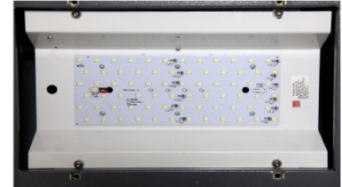

LED Retro fit Light tray

Product Focus - LED Retrofit

PRODUCT: LED retro fit Light tray (ALRGT2410.70)

REPLACES: HID & Fluorescent sources

TYPE: 35w - >40,000hrs

APPLICATION: Subways, Council buildings/housing, security, emergency underground & car park

METHOD: Bespoke Tray made that will easily install in to your existing fixture

APPLICATION: