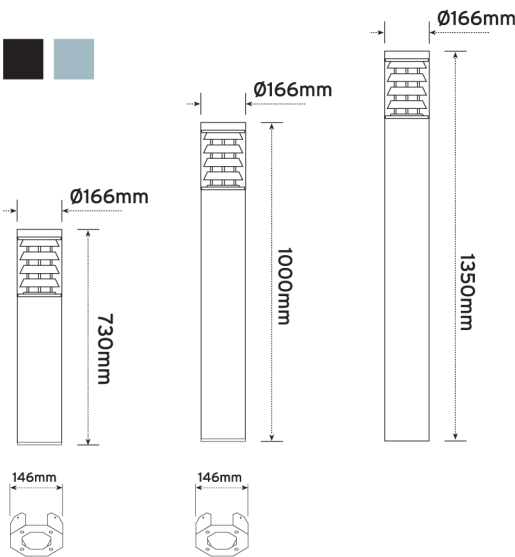

- LED 24v, 10w
- S.1 - SON-E (E27) Internal ignitor
- M.1 - MBF/U (E27)
- I.2 - Incandescent (E27) ES
- H.3 - Metal Halide (E27)
- CF.4 - Compact fluorescent, 2 pin, (GX24d-3), triple
- CF.5 - Compact fluorescent, 4 pin, (GX24q-3), triple
- CF.6 - Compact fluorescent, 4 pin, (GX24q-4), triple
- CF.7 - Compact Fluorescent QE, 4 Pin, (GX24q-5), triple
- CF.77 - Compact Fluorescent QE, 4 Pin, (GX25q-6), triple

TECHNICAL SPECIFICATION

HOUSING	Tube die cast aluminium
DIFFUSERS	Polycarbonate
LOUVRE	White high temperature thermo-plastic
CONTROL GEAR	Available with a wide variety of options
ACCESS	Detachable head
FIXINGS	Corrosion and anti-seizure resistant
COLOUR	Black RAL 9011 as standard, Silver RAL 7000

IP54

Ark Lighting
McGann House
Chesham Rd
Barnsley
South Yorkshire
S70 2NT

t: 01226 320737
f: 01226 292997
e: sales@arklighting.co
w: arklighting.co