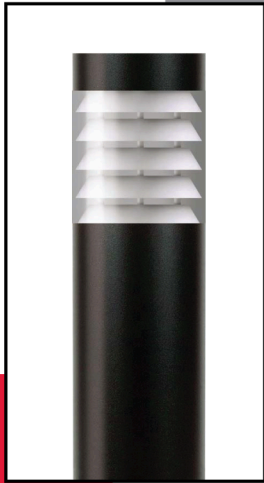

- LED 24v, 10w
- S.1 - SON-E (E27) Internal ignitor
- M.1 - MBF/U (E27)
- I.2 - Incandescent (E27) ES
- H.3 - Metal Halide (E27)
- CF.4 - Compact fluorescent, 2 pin, (GX24d-3), triple
- CF.5 - Compact fluorescent, 4 pin, (GX24q-3), triple
- CF.6 - Compact fluorescent, 4 pin, (GX24q-4), triple
- CF.7 - Compact Fluorescent QE, 4 Pin, (GX24q-5), triple
- CF.77 - Compact Fluorescent QE, 4 Pin, (GX25q-6), triple

TECHNICAL SPECIFICATION

HOUSING	Tube die cast aluminium
DIFFUSERS	Polycarbonate
LOUVRE	White high temperature thermo-plastic
CONTROL GEAR	Available with a wide variety of options
ACCESS	Detachable head
FIXINGS	Corrosion and anti-seizure resistant
COLOUR	Black RAL 9011 as standard, Silver RAL 7000

IP54

Ark Lighting
McGann House
Chesham Rd
Barnsley
South Yorkshire
S70 2NT

t: 01226 320737
f: 01226 292997
e: sales@arklighting.co
w: arklighting.co