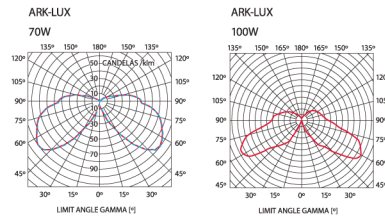

ASK ABOUT LED

DESCRIPTION	LAMP	Wt.(kg)	PART No.
PLATE MOUNTED (730MM) IP54			
HIGH PRESSURE SODIUM			
50W	S.1	7.70	ABOL50S/73
70W	H.3	7.70	ABOL70S/73
MERCURY BLENDED FLU.			
50W	M.1	7.70	ABOL50M/73
80W	M.1	7.70	ABOL80M/73
METAL HALIDE			
70W	H.3	7.70	ABOL70H/73
COMPACT FLUORESCENT			
26W S/START	CF.4	7.70	ABOL26/73
26W HF	CF.4	7.70	ABOL26/HF/73
32W HF	CF.5	7.70	ABOL32/HF/73
42W HF	CF.6	7.70	ABOL42/HF/73
57W HF	CF.7	7.70	ABOL57/HF/73
GLS-ES			
100W GLS	I.2	6.30	ABOL100/73